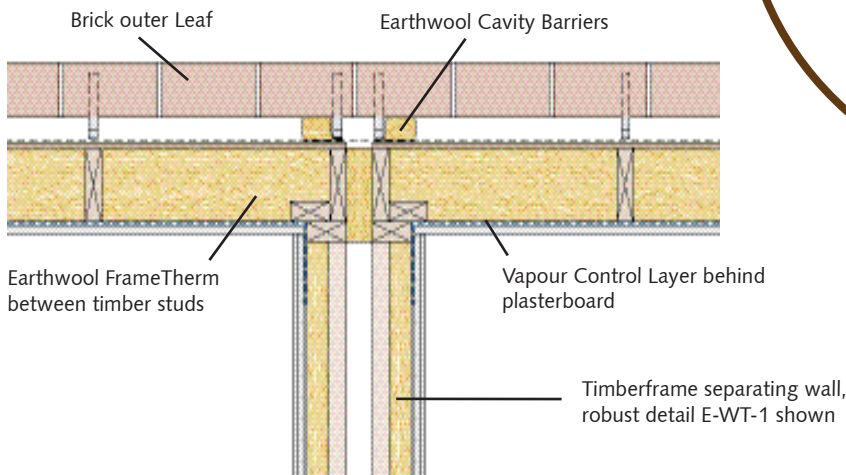

Description

Earthwool Frametherm Roll consists of a resilient, non-combustible glass mineral wool. Earthwool Frametherm Roll has a thermal conductivity of 0.034 W/mK.

Added Benefits

Thermal, Acoustic & Firesafe Insulation.

Application

Pitched Roof / Warm Roof

180mm thickness required to achieve U-Value 0.20 W/m²K.

Dublin 01 623 4541
Unit 42, O'Casey Ave
Parkwest Ind Park
Nangor Road
Dublin 12
f: 01 623 4553

sales@insulationdistributors.ie
www.insulationdistributors.ie