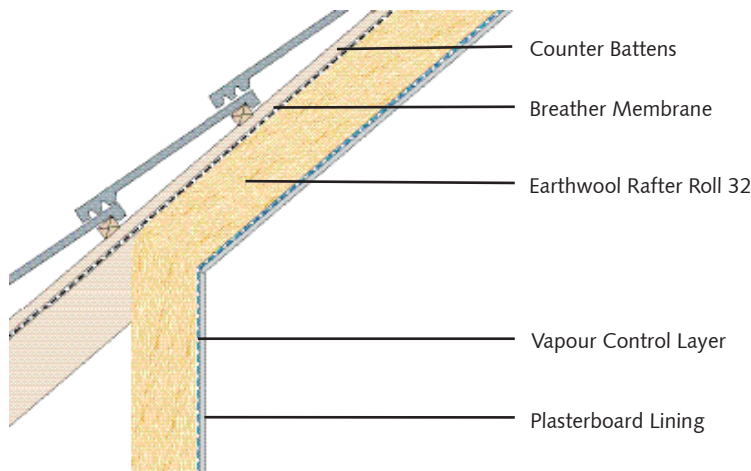

INSULATION
DISTRIBUTORS
LIMITED

THERMAL
FIRE
ACOUSTIC
BUILDING PRODUCTS

For all your insulation needs and much more besides...

KNAUF INSULATION with **ECOSE[®]** TECHNOLOGY

Knauf Earthwool Rafter Roll 32

Description

Earthwool Rafter Roll 32 consists of a resilient, high density, unfaced, non-combustible glass mineral wool. Earthwool Rafter Roll 32 has a thermal conductivity of 0.032 W/mK.

Added Benefits

Thermal, Acoustic & Firesafe Insulation

Application

Between Rafters 185mm thickness required to achieve U-Value 0.20 W/m²K

Between Rafters 200mm thickness required to achieve U-Value 0.18 W/m²K

Dublin 01 623 4541
Unit 42, O'Casey Ave
Parkwest Ind Park
Nangor Road
Dublin 12
f: 01 623 4553